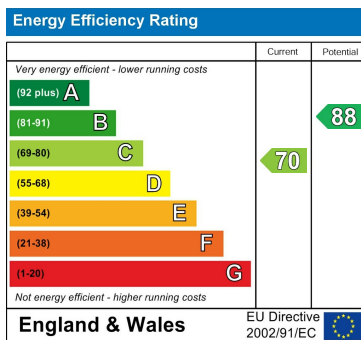

House - End Terrace (EPC Rating: C)

**Penfolds Place, Arundel, West Sussex,
BN18 9SA**

£1,850 PCM

3 Bedroom House - End Terrace located in West Sussex

****Newly Re-Furbished Throughout**** | Modern End Terrace House | Three Bedrooms | Lounge | Newly Fitted Kitchen | Dining Area | Newly Fitted Bathroom/wc | Gas Fired Central Heating | Low Maintenance Rear Garden | Garage | Driveway for Several Vehicles | Outskirts of the Historic Town of Arundel | Available Now | EER-C70.

Council Tax Band

D

Energy Performance Graph

Call us on

01903 770095

rustington@glyn-jones.com

www.glyn-jones.com

Agents Note: Whilst every care has been taken to prepare these particulars, they are for guidance purposes only. All measurements are approximate and are for general guidance purposes only and whilst every care has been taken to ensure their accuracy, they should not be relied upon and potential buyers are advised to recheck the measurements.