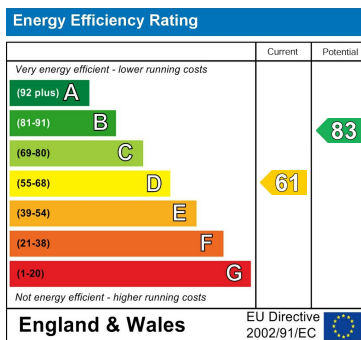

House - End Terrace (EPC Rating: D)

**Howards Way, Rustington, Littlehampton,
BN16 2LT**

£2,250 PCM

4 Bedroom House - End Terrace located in Littlehampton

End Terraced House with Sea Views | Spectacular Views of the Sea | Three Double Bedrooms One Single Bedroom (3 x Ground Floor & 1 x First Floor) | Entrance Hall | Modern Fitted Kitchen with Appliances | Spacious Lounge / Diner with Views of the Sea | Modern First Floor Bathroom with Separate Shower | Modern Ground Floor Shower Room | Gas Fired Central Heating | Double Glazing | Integral Garage | Driveway | EPC - D | Available Now

Council Tax Band

D

Energy Performance Graph

Call us on

01903 770095

rustington@glyn-jones.com

www.glyn-jones.com

Agents Note: Whilst every care has been taken to prepare these particulars, they are for guidance purposes only. All measurements are approximate and are for general guidance purposes only and whilst every care has been taken to ensure their accuracy, they should not be relied upon and potential buyers are advised to recheck the measurements.