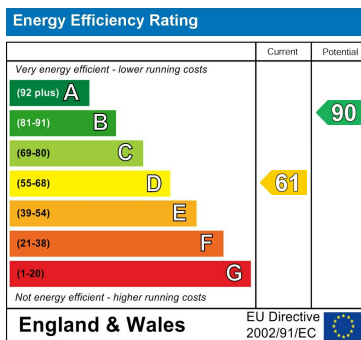

Cottage (EPC Rating: D)

**Gladstone Terrace., Wick, Littlehampton,
BN17 6LJ**

£1,550 Per

3 Bedroom Cottage located in Littlehampton

A Three Bedroom Cottage | Completely Refurbished Throughout | Lounge & Dining Room | New Modern Fitted Kitchen | Two Double Bedrooms & One Single Bedroom | Modern Fitted Bathroom With An Electric Shower Above Bath | Enclosed Rear Court Yard Garden | Gas Central Heating | Available Now

Council Tax Band

B

Energy Performance Graph

Call us on

01903 770095

rustington@glyn-jones.com

www.glyn-jones.com

Agents Note: Whilst every care has been taken to prepare these particulars, they are for guidance purposes only. All measurements are approximate and are for general guidance purposes only and whilst every care has been taken to ensure their accuracy, they should not be relied upon and potential buyers are advised to recheck the measurements.