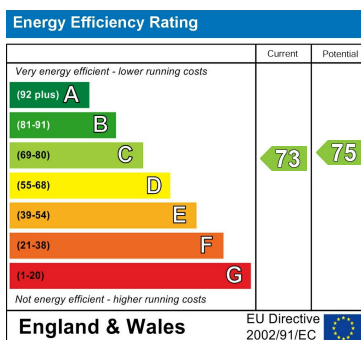

Apartment (EPC Rating: C)

Sproule Close, Ford, Arundel, BN18 0NX

£975 Per

1 Bedroom Apartment located in Arundel

A Stunning One Bed Ground Floor Flat | Village Location | Good Road links To Arundel & Bognor Regis | Immaculately Presented Throughout | One Double Bedroom With Built In wardrobe | Good Size Lounge | Modern Fitted Kitchen | Modern Shower Room with a Large Corner Cubicle | Plenty Of Storage | Gas Central Heating & Double Glazing | Outside Storage Cupboard | Off Street Parking | Available Mid December

Council Tax Band

A

Energy Performance Graph

Call us on

01903 770095

rustington@glyn-jones.com

www.glyn-jones.com

Agents Note: Whilst every care has been taken to prepare these particulars, they are for guidance purposes only. All measurements are approximate and are for general guidance purposes only and whilst every care has been taken to ensure their accuracy, they should not be relied upon and potential buyers are advised to recheck the measurements.