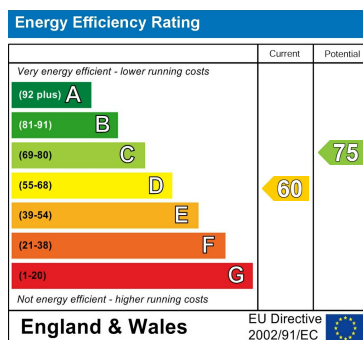

Studio (EPC Rating: D)

**Western Road, Littlehampton, West  
Sussex, BN17 5NP**

**£675 PCM**

Council Tax Band

A

Energy Performance Graph

Call us on

01903 770095

[rustington@glyn-jones.com](mailto:rustington@glyn-jones.com)

[www.glyn-jones.com](http://www.glyn-jones.com)

Agents Note: Whilst every care has been taken to prepare these particulars, they are for guidance purposes only. All measurements are approximate and are for general guidance purposes only and whilst every care has been taken to ensure their accuracy, they should not be relied upon and potential buyers are advised to recheck the measurements.