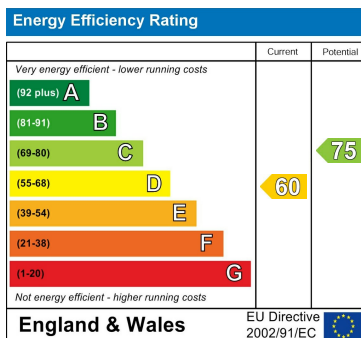

Council Tax Band

A

Energy Performance Graph

Call us on

01903 770095

[rustington@glyn-jones.com](mailto:rustington@glyn-jones.com)

[www.glyn-jones.com](http://www.glyn-jones.com)

Agents Note: Whilst every care has been taken to prepare these particulars, they are for guidance purposes only. All measurements are approximate and are for general guidance purposes only and whilst every care has been taken to ensure their accuracy, they should not be relied upon and potential buyers are advised to recheck the measurements.