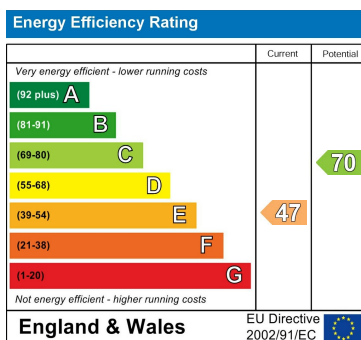

Studio (EPC Rating: E)

Bayford Road, Littlehampton, BN17 5HW

£775 Per

1 Bedroom Studio located in Littlehampton

A Large Ground Floor Studio Flat | Good Sized Kitchen area | Neutral decor Throughout | Separate Shower Room & W/c | Rear Communal Garden | Short Walk To Town Centre & Beach | Available Mid July | On Street Parking | Electric Heating

Council Tax Band

A

Energy Performance Graph

Call us on

01903 770095

rustington@glyn-jones.com

www.glyn-jones.com

Agents Note: Whilst every care has been taken to prepare these particulars, they are for guidance purposes only. All measurements are approximate and are for general guidance purposes only and whilst every care has been taken to ensure their accuracy, they should not be relied upon and potential buyers are advised to recheck the measurements.