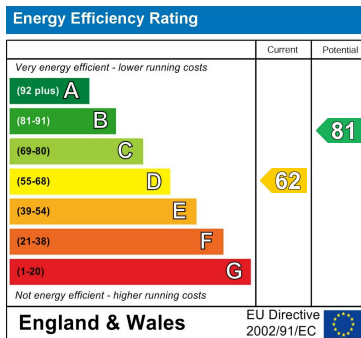

Council Tax Band

B

Energy Performance Graph

Call us on

01903 770095

[rustington@glyn-jones.com](mailto:rustington@glyn-jones.com)

[www.glyn-jones.com](http://www.glyn-jones.com)

Agents Note: Whilst every care has been taken to prepare these particulars, they are for guidance purposes only. All measurements are approximate and are for general guidance purposes only and whilst every care has been taken to ensure their accuracy, they should not be relied upon and potential buyers are advised to recheck the measurements.