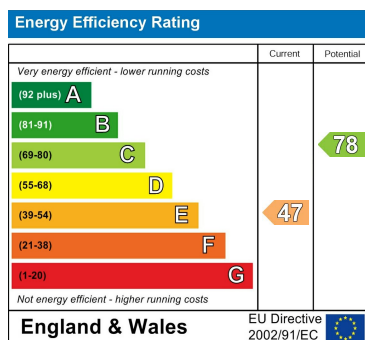

Room (EPC Rating: E)

**Selborne Place, Selborne Road,
Littlehampton, BN17 5NH**

£162 Per

1 Bedroom Room located in Littlehampton

*****ALL BILLS INCLUDED ***** | Bedsit to Rent | Fully Furnished | En-Suite Shower Rooms | Single Bed With Divan Storage, Wardrobe & Chest Of Drawers Supplied | Wi-Fi Included | Communal facilities to Include Spacious Communal Kitchen With Cookers/Hobs Fridges & Freezers | Communal Lounge Area | Large Rear Garden | Non-Allocated Off Street Parking | Available Early July.

Council Tax Band

Exempt

Energy Performance Graph

Call us on

01903 770095

rustington@glyn-jones.com

www.glyn-jones.com

Agents Note: Whilst every care has been taken to prepare these particulars, they are for guidance purposes only. All measurements are approximate and are for general guidance purposes only and whilst every care has been taken to ensure their accuracy, they should not be relied upon and potential buyers are advised to recheck the measurements.