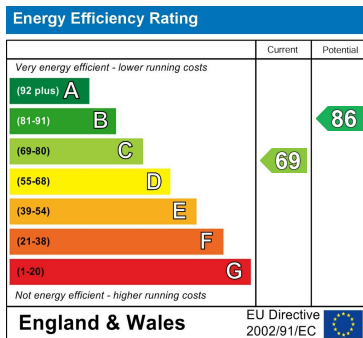

Bungalow - Semi Detached (EPC Rating: C)

Oakcroft Gardens, Littlehampton, BN17 6LT

£1,525 Per

2 Bedroom Bungalow - Semi Detached located in Littlehampton

Semi-Detached Bungalow | 2 Double Bedrooms | Spacious Lounge (Facing Garden) | Kitchen/Diner | Gas Fired Central Heating | Double Glazing | Neutral Decor | Front & Rear Gardens | Driveway For Off Road Parking | Garage For Storage | Popular Cul-de-Sac Location | Available End Of July | Pets Considered | EER C69.

Council Tax Band

C

Energy Performance Graph

Call us on

01903 770095

rustington@glyn-jones.com

www.glyn-jones.com

Agents Note: Whilst every care has been taken to prepare these particulars, they are for guidance purposes only. All measurements are approximate and are for general guidance purposes only and whilst every care has been taken to ensure their accuracy, they should not be relied upon and potential buyers are advised to recheck the measurements.