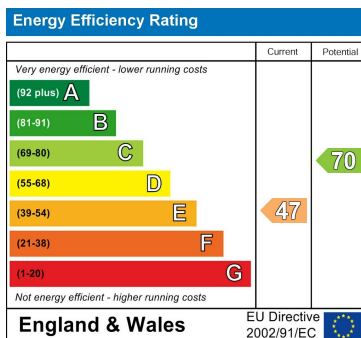

Studio (EPC Rating: E)

Bayford Road, Littlehampton, BN17 5HW

£775 Per

1 Bedroom Studio located in Littlehampton

A Large Ground Floor Studio Flat | Good Sized Kitchen area | Neutral decor Throughout | Separate Shower Room & W/c | Rear Communal Garden | Short Walk To Town Centre & Beach | Available Mid July | On Street Parking | Electric Heating

Council Tax Band

A

Energy Performance Graph

Call us on

01903 770095

rustington@glyn-jones.com

www.glyn-jones.com

Agents Note: Whilst every care has been taken to prepare these particulars, they are for guidance purposes only. All measurements are approximate and are for general guidance purposes only and whilst every care has been taken to ensure their accuracy, they should not be relied upon and potential buyers are advised to recheck the measurements.