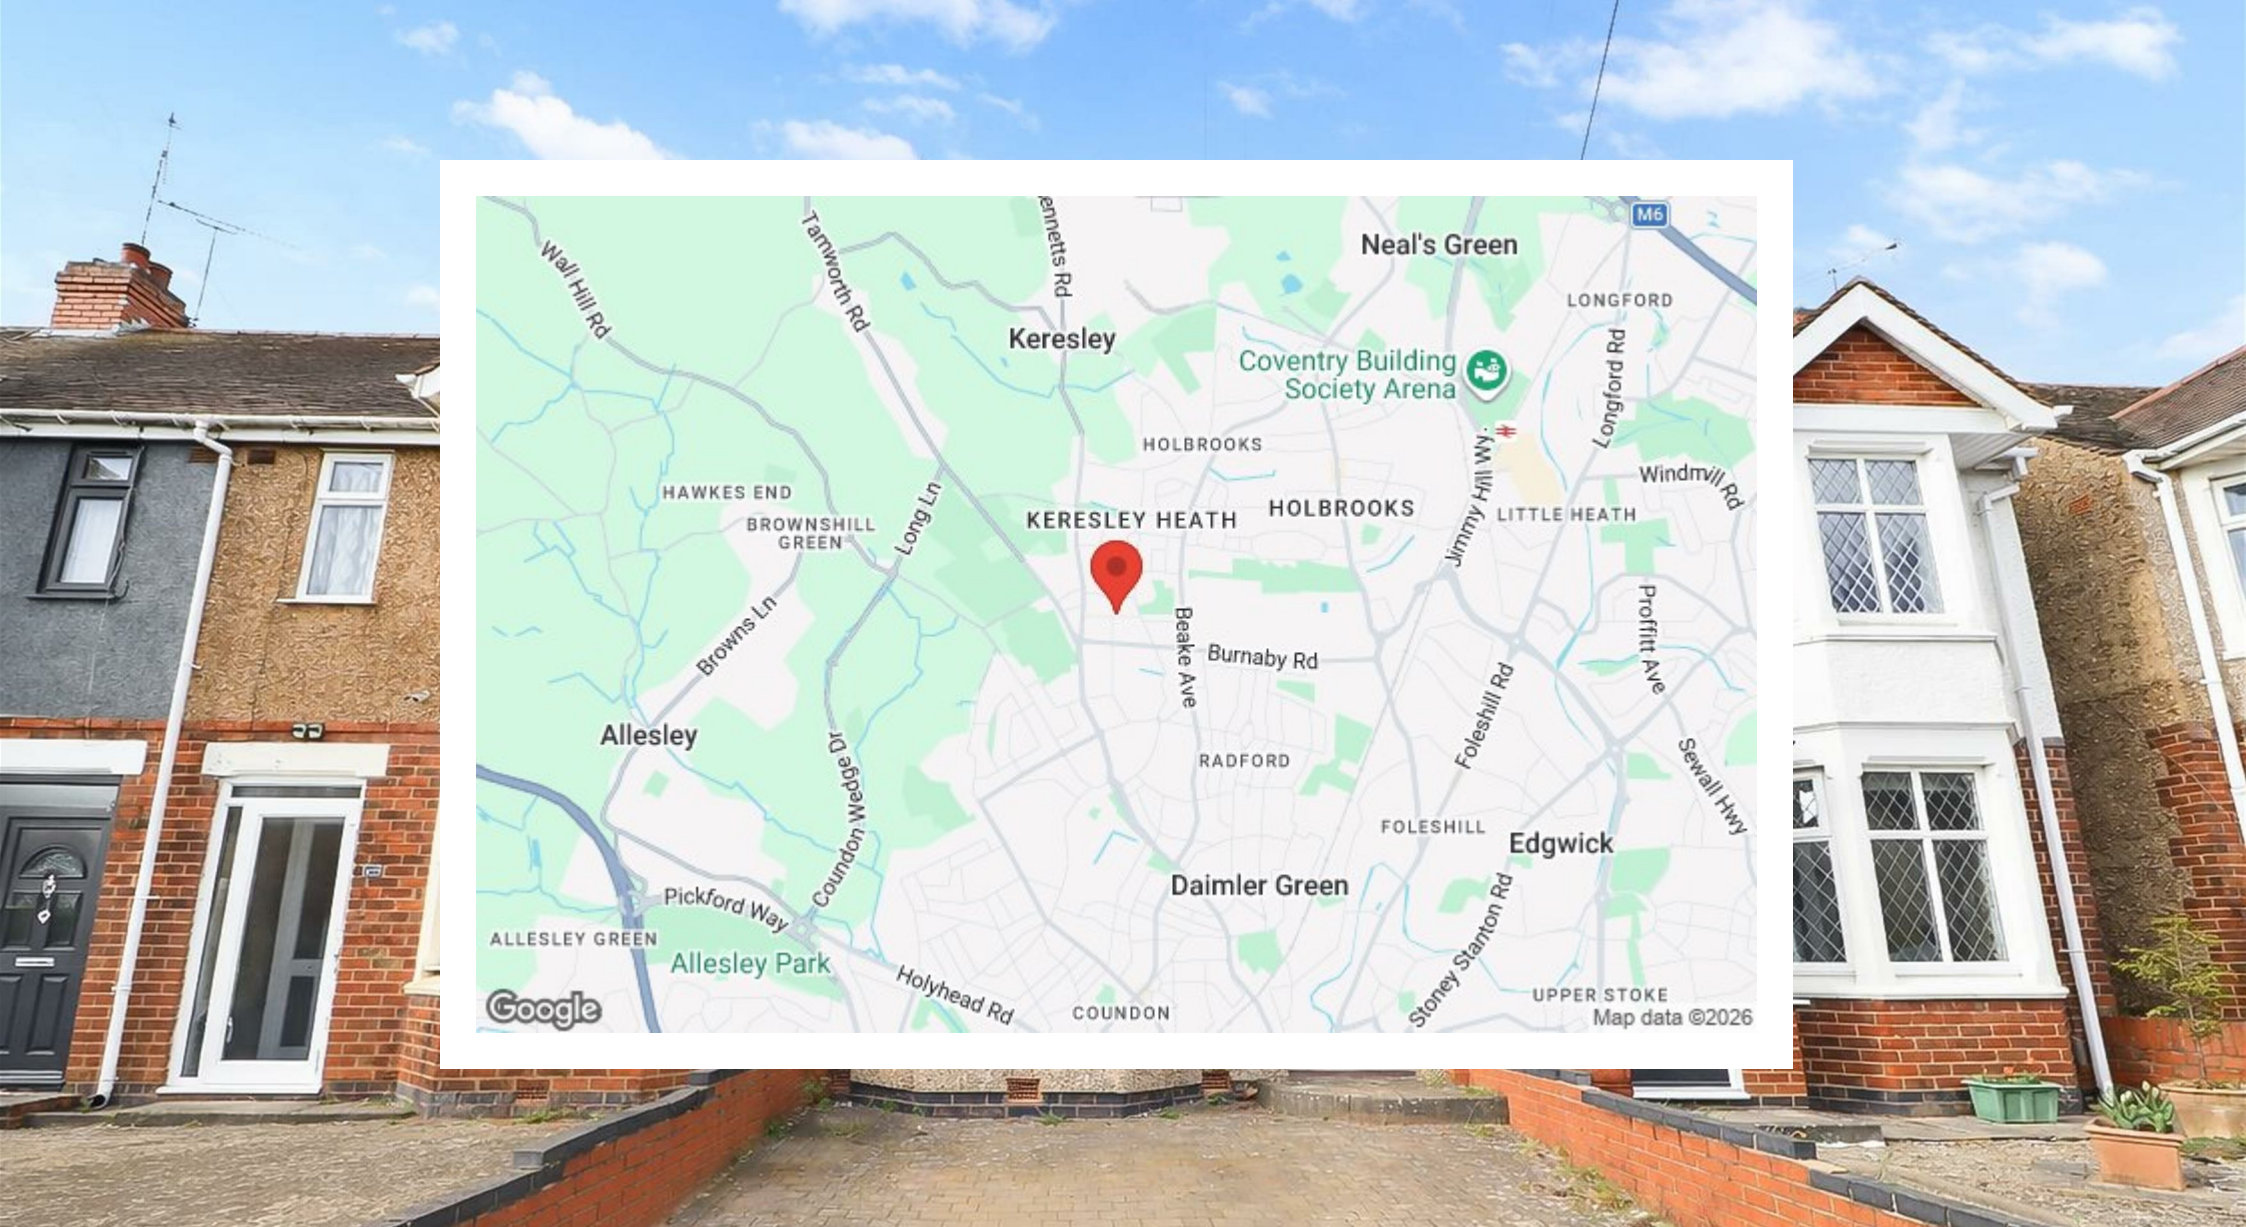

Prominence Estates
5 Queen Isabels Avenue,
Cheylesmore,
Coventry,
CV3 5GE

02476 309 826
lettings@prominenceestates.com
www.prominenceestates.com

PROMINENCE
ESTATES