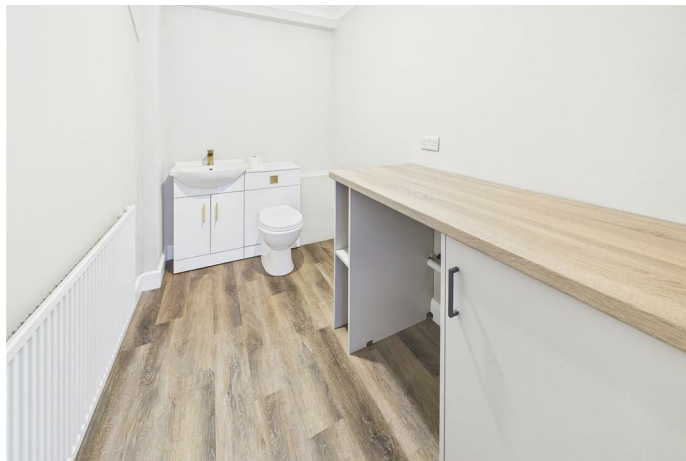

BENSON ROAD

PROMINENCE
ESTATES

This beautifully renovated three-bedroom house has been refurbished to a high standard and is ready for immediate occupation. Offering a blend of modern comfort and practical living, this property is ideal for families, professionals, or anyone seeking a spacious home with excellent local amenities. The ground floor features a welcoming entrance leading to a light and airy living area, a contemporary kitchen, a convenient utility room, and a handy downstairs WC. New flooring and carpets have been installed throughout, enhancing the fresh, modern feel of the home.

Situated in a desirable area of Coventry, this property benefits from excellent access to local schools, including Holbrook Primary School, Hill Farm Primary School, Joseph Cash Primary School, Courthouse Green Primary School, Barr's Hill School, and Coundon Court, making it ideal for families with children of all ages. Local shopping options are equally convenient, with Central 6 Retail Park, West Orchards Shopping Centre, Lower Precinct Shopping Centre, and Coventry Market all within easy reach. Additional shops and services include TK Maxx, Hobbycraft Coventry, and The Food Warehouse by Iceland.

Upstairs, you will find three well-proportioned bedrooms, all finished to a high standard, providing plenty of space for rest and relaxation. Externally, the property boasts a driveway for two cars to the front and a generous rear lawned garden, perfect for outdoor activities or entertaining.

This home is well-placed for everyday living, combining stylish interiors with a convenient location close to schools, shopping, parks, and green spaces, making it a perfect choice for modern family life.