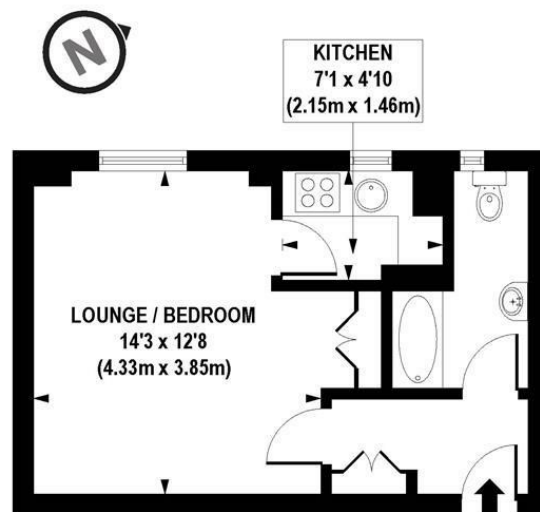

DIRECTIONS

FOURTH FLOOR

APPROX. GROSS INTERNAL FLOOR AREA 309 sq. ft / 28.71 sq. m

CONTACT

1-3 Old Town
Clapham
London
SW4 0JT

E: lettings@orlandoreid.co.uk
T: 020 7627 3197
www.orlandoreid.co.uk