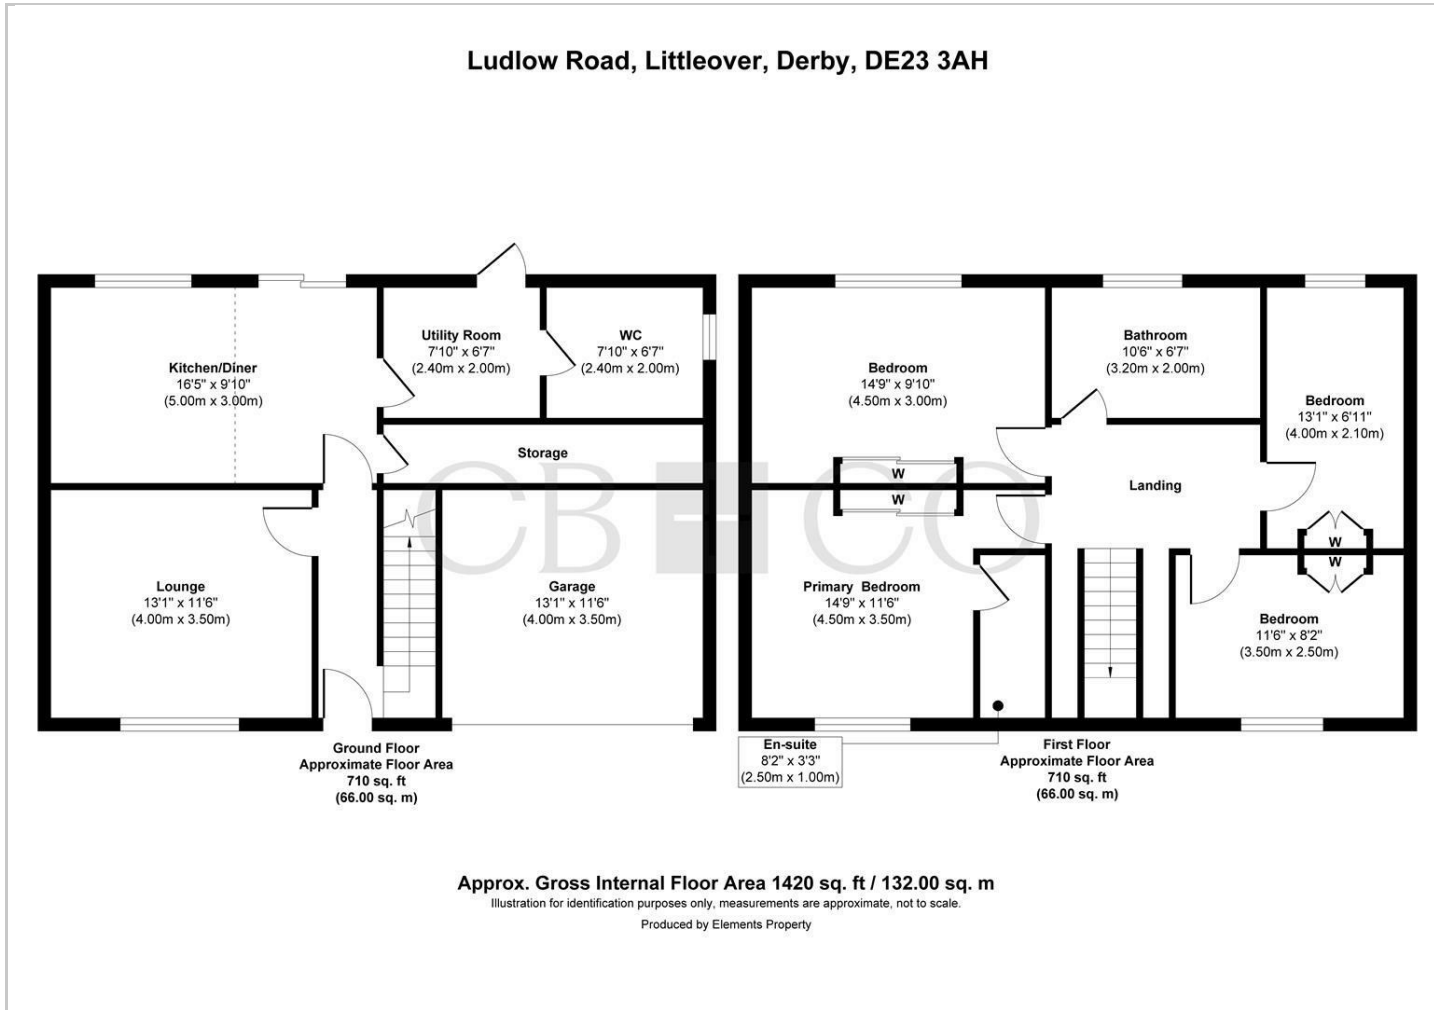

Floor Plans