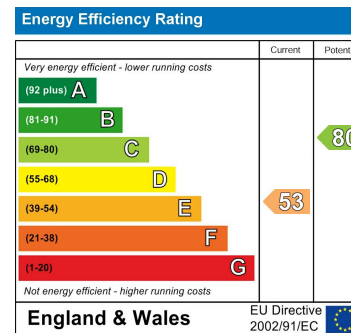

EDEN MIDCALF  
— SALES & LETTINGS —

PCM

£625 PCM  
Brockmoor Cottage

Brierley Hill, DY5 3HR

Agents Note: Whilst every care has been taken to prepare these particulars, they are for guidance purposes only. All measurements are approximate and are for general guidance purposes only and whilst every care has been taken to ensure their accuracy, they should not be relied upon and potential buyers/tenants are advised to recheck