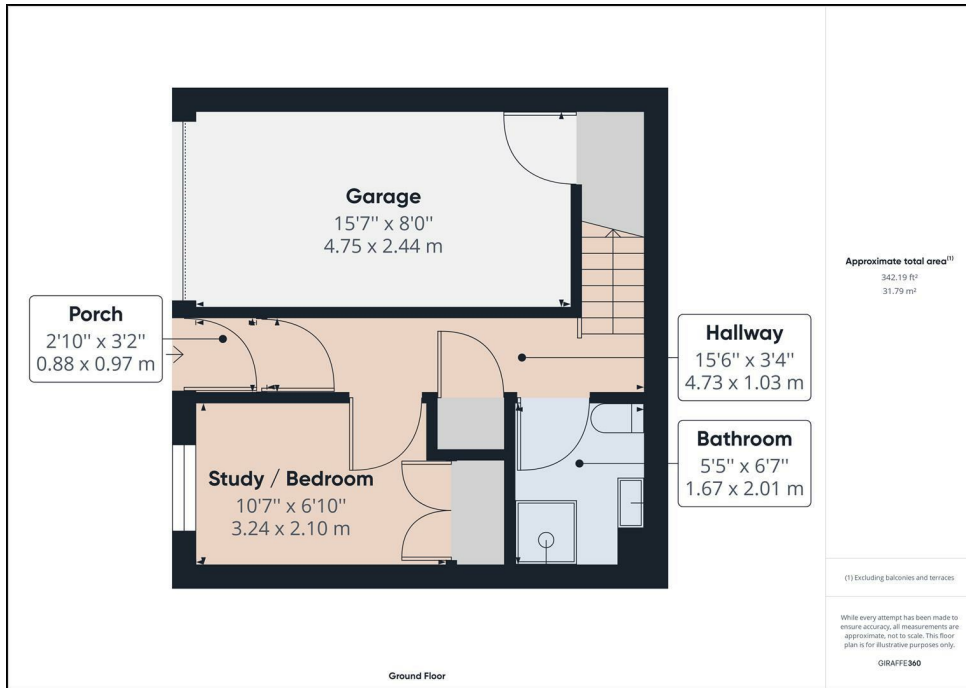

EDEN MIDCALF  
— SALES & LETTINGS —

PCM

£1,070 PCM  
Sevenside Mill

Bewdley, DY12 1AY

Agents Note: Whilst every care has been taken to prepare these particulars, they are for guidance purposes only. All measurements are approximate and are for general guidance purposes only and whilst every care has been taken to ensure their accuracy, they should not be relied upon and potential buyers/tenants are advised to recheck