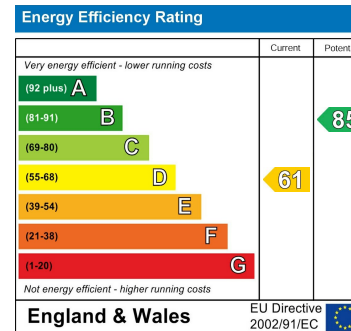

EDEN MIDCALF  
— SALES & LETTINGS —

PCM

£1,070 PCM  
Sevenside Mill

Bewdley, DY12 1AY

Agents Note: Whilst every care has been taken to prepare these particulars, they are for guidance purposes only. All measurements are approximate and are for general guidance purposes only and whilst every care has been taken to ensure their accuracy, they should not be relied upon and potential buyers/tenants are advised to recheck