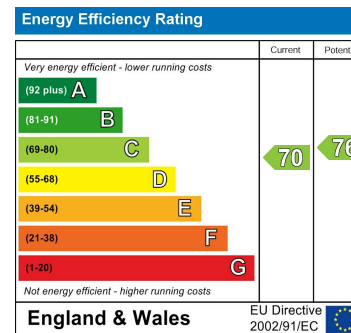

EDEN MIDCALF
— SALES & LETTINGS —

PCM

£850 PCM
Lodge Gardens

Bewdley, DY12 1DN

Agents Note: Whilst every care has been taken to prepare these particulars, they are for guidance purposes only. All measurements are approximate and are for general guidance purposes only and whilst every care has been taken to ensure their accuracy, they should not be relied upon and potential buyers/tenants are advised to recheck