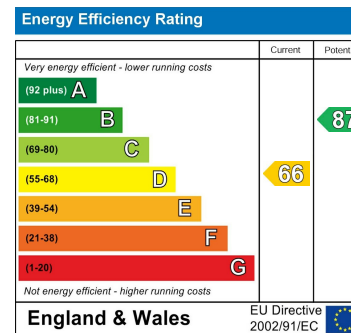

EDEN MIDCALF  
— SALES & LETTINGS —

£239,950  
Redwood Road  
Kinver, DY7 6JP

Agents Note: Whilst every care has been taken to prepare these particulars, they are for guidance purposes only. All measurements are approximate and are for general guidance purposes only and whilst every care has been taken to ensure their accuracy, they should not be relied upon and potential buyers/tenants are advised to recheck