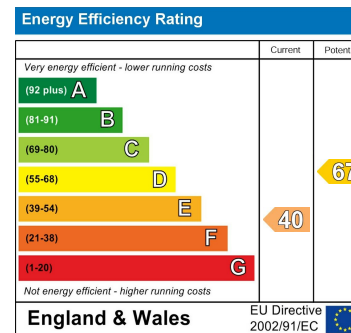

EDEN MIDCALF
— SALES & LETTINGS —

PER CALENDAR MONTH

£750 Per Calendar Month
High Street

Kinver, DY7 6HE

Agents Note: Whilst every care has been taken to prepare these particulars, they are for guidance purposes only. All measurements are approximate and are for general guidance purposes only and whilst every care has been taken to ensure their accuracy, they should not be relied upon and potential buyers/tenants are advised to recheck