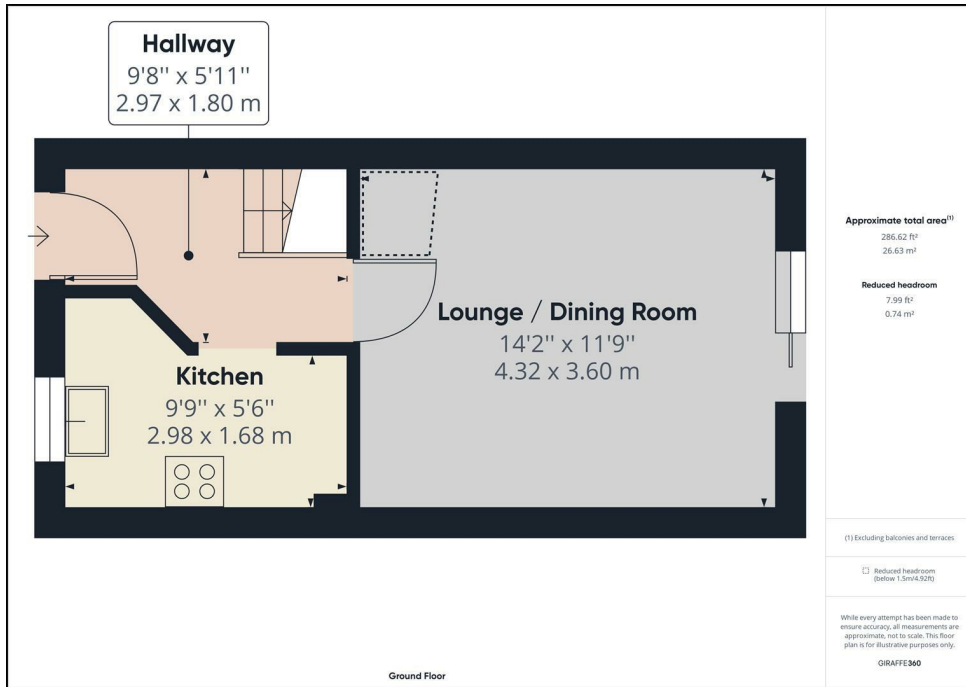

EDEN MIDCALF
— SALES & LETTINGS —

PER CALENDAR MONTH

£950 Per Calendar Month
Richardson Drive

Stourbridge, DY8 4DW

Agents Note: Whilst every care has been taken to prepare these particulars, they are for guidance purposes only. All measurements are approximate and are for general guidance purposes only and whilst every care has been taken to ensure their accuracy, they should not be relied upon and potential buyers/tenants are advised to recheck