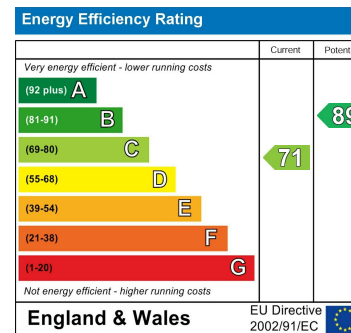

EDEN MIDCALF
— SALES & LETTINGS —

PER CALENDAR MONTH

£950 Per Calendar Month
Richardson Drive

Stourbridge, DY8 4DW

Agents Note: Whilst every care has been taken to prepare these particulars, they are for guidance purposes only. All measurements are approximate and are for general guidance purposes only and whilst every care has been taken to ensure their accuracy, they should not be relied upon and potential buyers/tenants are advised to recheck