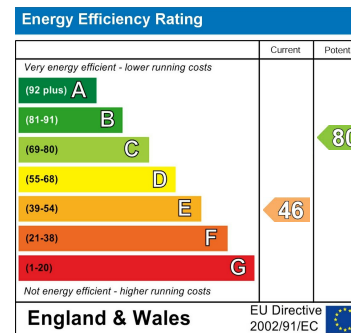

EDEN MIDCALF  
— SALES & LETTINGS —

GUIDE PRICE

£375,000  
Welch Gate

Bewdley, DY12 2AT

Agents Note: Whilst every care has been taken to prepare these particulars, they are for guidance purposes only. All measurements are approximate and are for general guidance purposes only and whilst every care has been taken to ensure their accuracy, they should not be relied upon and potential buyers/tenants are advised to recheck