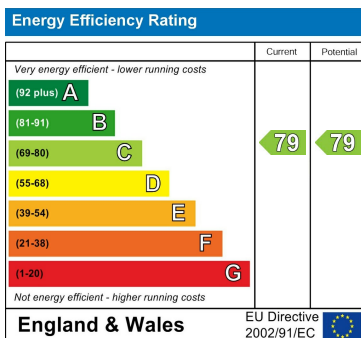

Council Tax Band

C

Energy Performance Graph

Call us on

01752 201010

enquiries@langtownandcountry.com

www.langtownandcountry.com

Agents Note: Whilst every care has been taken to prepare these particulars, they are for guidance purposes only. All measurements are approximate and are for general guidance purposes only and whilst every care has been taken to ensure their accuracy, they should not be relied upon and potential buyers are advised to recheck the measurements.