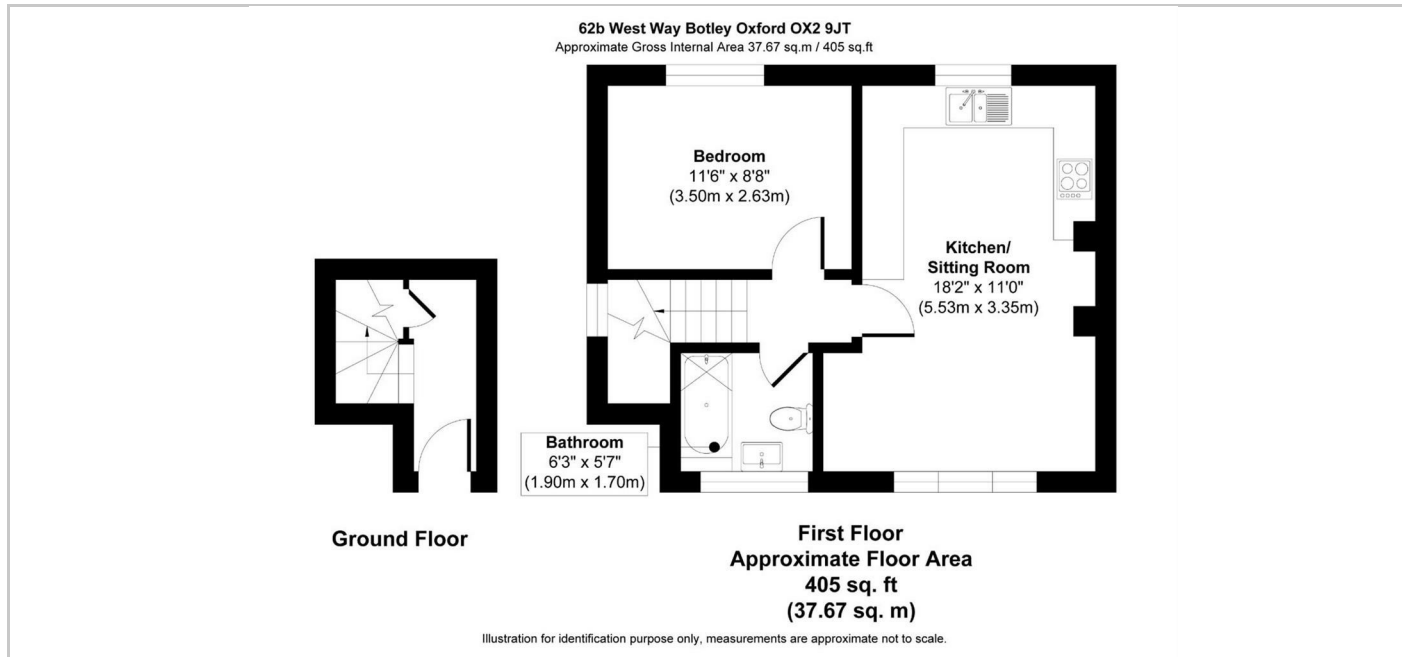

west
THE PROPERTY CONSULTANCY

TO LET

62B West Way, Oxford, OX2 9JT

£1,300 PCM

THE PROPERTY

SITUATION

Directions