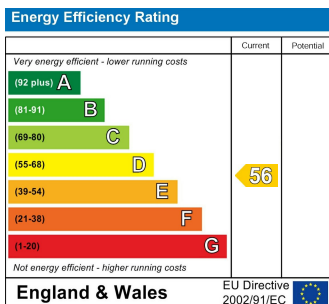

Energy Efficiency Graph

Viewing

Please contact our Lettings QP Office on 0207 604 4040 if you wish to arrange a viewing appointment for this property or require further information.

For further information contact:

Lettings QP, 2a Brondesbury Road, London, NW6 6AS

Tel: 0207 604 4040 Email: info@jorgensenturner.com <https://www.jorgensenturner.com/>

Disclaimer

These particulars, whilst believed to be accurate are set out as a general outline only for guidance and do not constitute any part of an offer or contract. Intending purchasers should not rely on them as statements of representation of fact, but must satisfy themselves by inspection or otherwise as to their accuracy. No person in this firm's employment has the authority to make or give any representation or warranty in respect of the property.