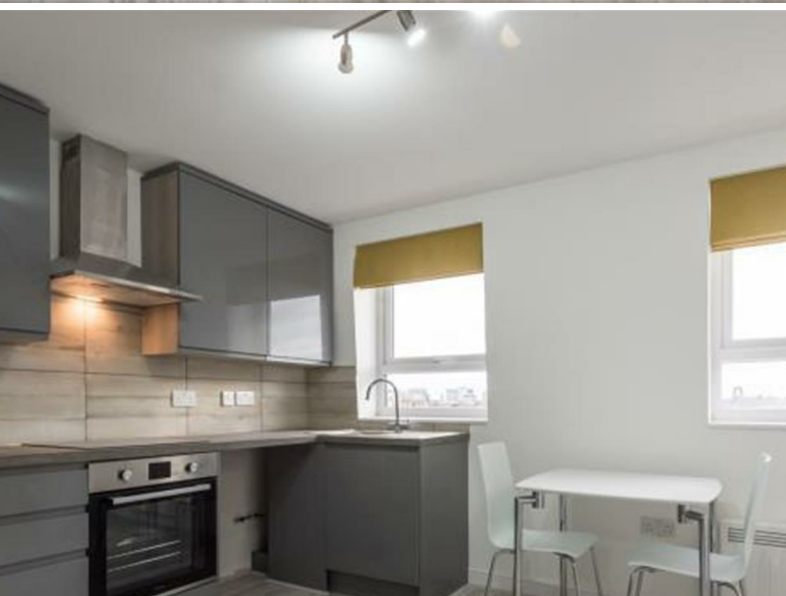

Uxbridge Road Shephrds
Bush W12

£1,500 Per Month