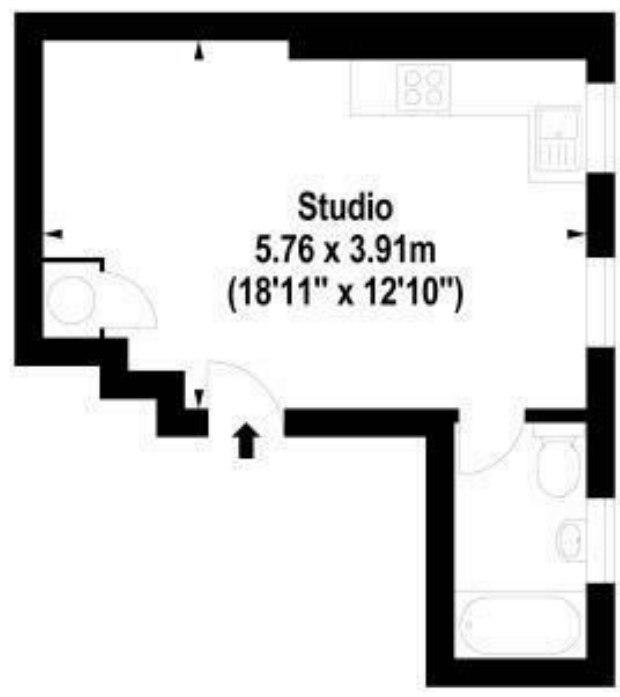

## Area Map

# Floor Plan

Third Floor

For Identification Purposes Only. Not To Scale. © www.totalvista.uk 2020

Uxbridge Road, W12      Approx. Gross Internal Area 25.18 Sq M - 271 Sq Ft      TOTALVISTA