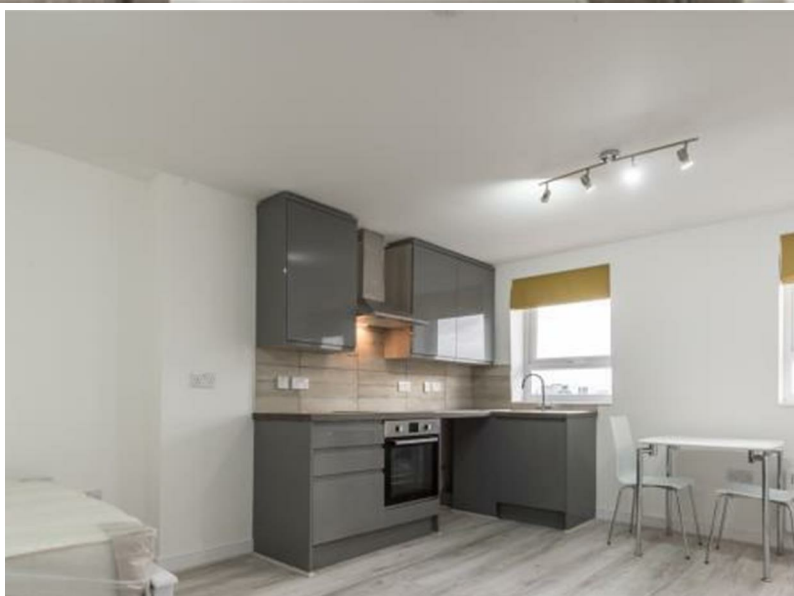

jorgensenturner
estate agents

Uxbridge Road Shephrds
Bush W12

£1,500 Per Month

jo 0 1 1 C jo